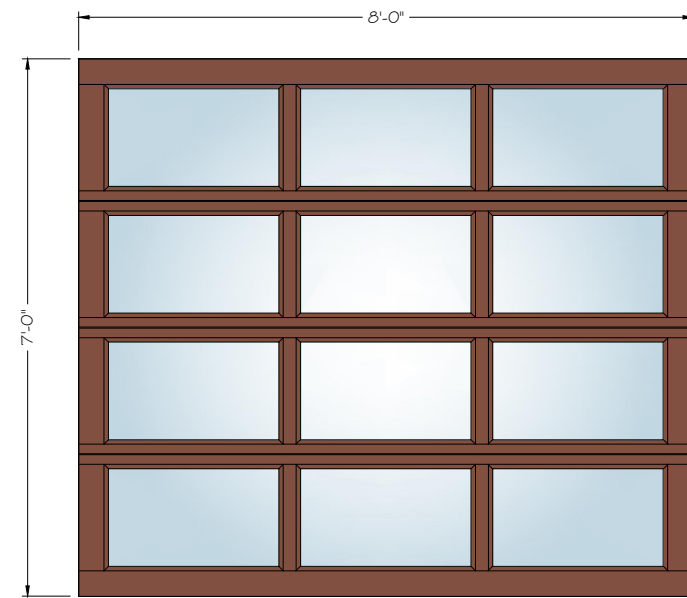

ES-PGD3040

PRESTIGE GARAGE DOOR CONFIGURATIONS

ESWINDOWS

3550 NW 49th St | Miami, FL, 33142, United States

Office. 305.638.5151

8' X 7' FULL LITE

8' X 7' 2 - LITE

8' X 7' 3 - LITE

8' X 7' 4 - LITE

8' X 8' FULL LITE

8' X 8' 2 - LITE

8' X 8' 3 - LITE

8' X 8' 4 - LITE

8' X 9' (2 / 3 / 4 - OPTIONALS LITES)

8' X 10' (2 / 3 / 4 - OPTIONALS LITES)

8' X 12' (2 / 3 / 4 - OPTIONALS LITES)

8' X 14' (2 / 3 / 4 - OPTIONALS LITES)

9' X 7' FULL LITE

9' X 7' 2 - LITE

9' X 7' 3 - LITE

9' X 7' 4 - LITE

9' X 8' FULL LITE

9' X 8' 2 - LITE

9' X 8' 3 - LITE