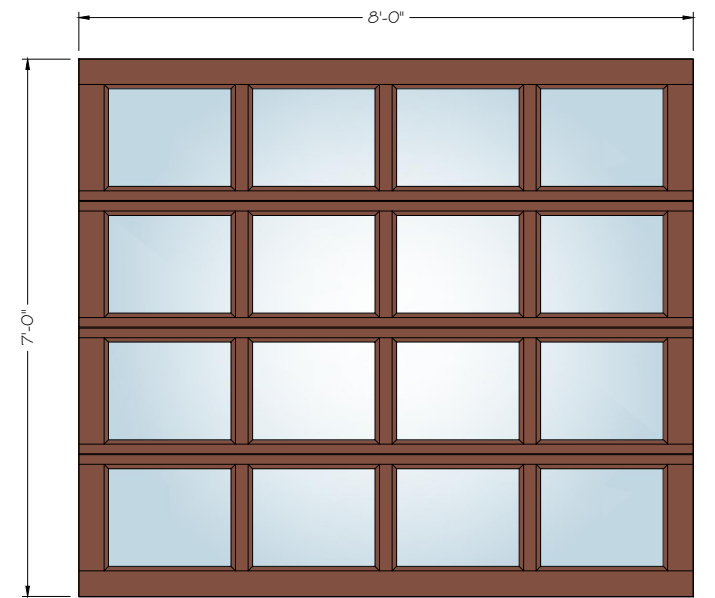

ES-PGD3040

PRESTIGE GARAGE DOOR CONFIGURATIONS

ESWINDOWS

3550 NW 49th St | Miami, FL, 33142, United States

Office. 305.638.5151

8' X 7' FULL LITE

8' X 7' 2 - LITE

8' X 7' 3 - LITE

8' X 7' 4 - LITE

8' X 8' FULL LITE

8' X 8' 2 - LITE

8' X 8' 3 - LITE

8' X 8' 4 - LITE

8' X 9' (2 / 3 / 4 - OPTIONALS LITES)

8' X 10' (2 / 3 / 4 - OPTIONALS LITES)

8' X 12' (2 / 3 / 4 - OPTIONALS LITES)

8' X 14' (2 / 3 / 4 - OPTIONALS LITES)

9' X 7' FULL LITE

9' X 7' 2 - LITE

9' X 7' 3 - LITE

9' X 7' 4 - LITE

9' X 8' FULL LITE

9' X 8' 2 - LITE

9' X 8' 3 - LITE