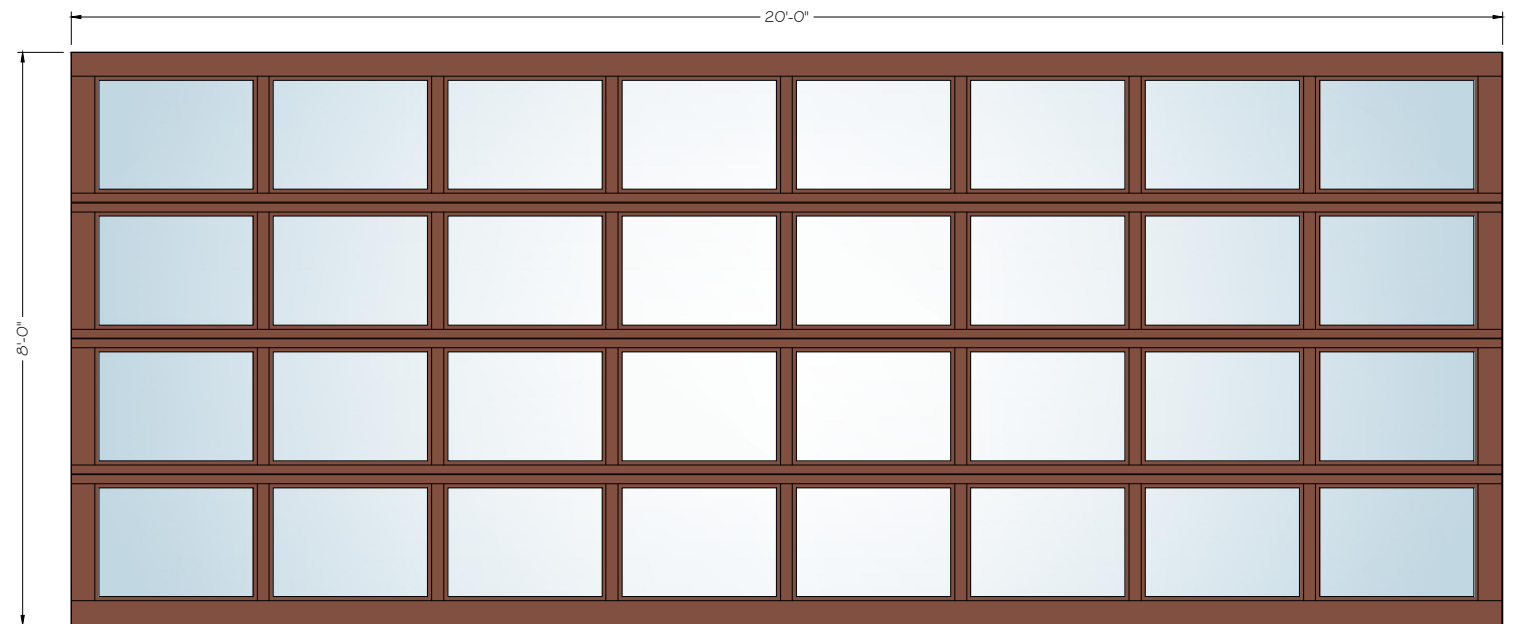

REV 1
 FEB/15/2023

20' x 8' 2-LITE

20' x 8' 3-LITE

20' x 8' 4-LITE

20' x 8' 8-LITE

ESWINDOWS
 3550 NW 49th St | Miami, FL, 33142, United States
 Office. 305.638.5151

PRODUCT
ES-PGD3040
 Garage Door

SHEET TITLE
**PRESTIGE GARAGE DOOR
 CONFIGURATIONS**