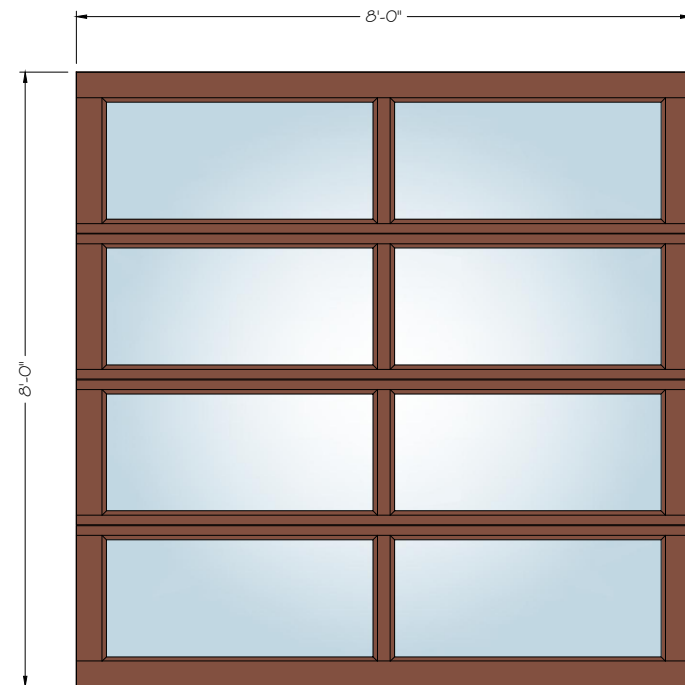

ES-PGD3040

PRESTIGE GARAGE DOOR CONFIGURATIONS

ESWINDOWS

3550 NW 49th St | Miami, FL, 33142, United States

Office. 305.638.5151

8' X 7' FULL LITE

8' X 7' 2 - LITE

8' X 7' 3 - LITE

8' X 7' 4 - LITE

8' X 8' FULL LITE

8' X 8' 2 - LITE

8' X 8' 3 - LITE

8' X 8' 4 - LITE

8' X 9' (2 / 3 / 4 - OPTIONALS LITES)

8' X 10' (2 / 3 / 4 - OPTIONALS LITES)

8' X 12' (2 / 3 / 4 - OPTIONALS LITES)

8' X 14' (2 / 3 / 4 - OPTIONALS LITES)

9' X 7' FULL LITE

9' X 7' 2 - LITE

9' X 7' 3 - LITE

9' X 7' 4 - LITE

9' X 8' FULL LITE

9' X 8' 2 - LITE

9' X 8' 3 - LITE