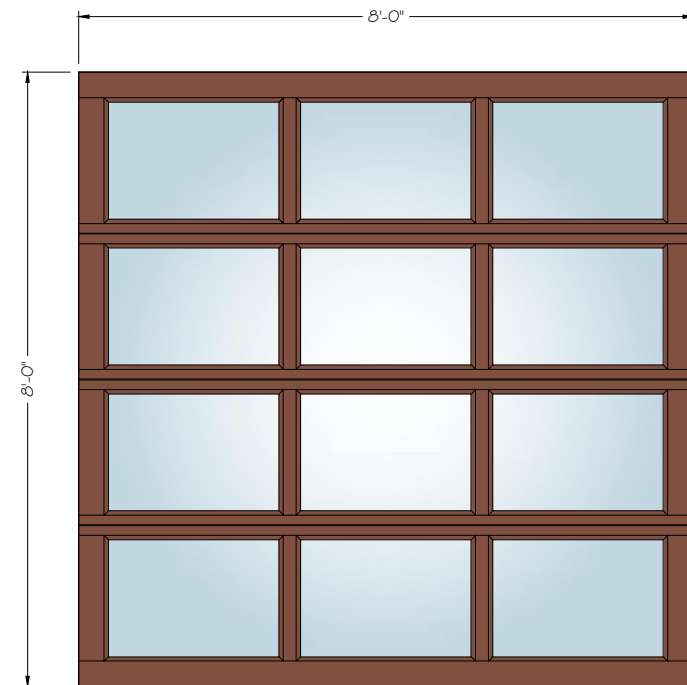

ES-PGD3040

PRESTIGE GARAGE DOOR CONFIGURATIONS

ESWINDOWS

3550 NW 49th St | Miami, FL, 33142, United States

Office. 305.638.5151

8' X 7' FULL LITE

8' X 7' 2 - LITE

8' X 7' 3 - LITE

8' X 7' 4 - LITE

8' X 8' FULL LITE

8' X 8' 2 - LITE

8' X 8' 3 - LITE

8' X 8' 4 - LITE

8' X 9' (2 / 3 / 4 - OPTIONALS LITES)

8' X 10' (2 / 3 / 4 - OPTIONALS LITES)

8' X 12' (2 / 3 / 4 - OPTIONALS LITES)

8' X 14' (2 / 3 / 4 - OPTIONALS LITES)

9' X 7' FULL LITE

9' X 7' 2 - LITE

9' X 7' 3 - LITE

9' X 7' 4 - LITE

9' X 8' FULL LITE

9' X 8' 2 - LITE

9' X 8' 3 - LITE

9' X 8' 4 - LITE

9' X 9' FULL LITE

9' X 9' 2 - LITE

9' X 9' 3 - LITE

9' X 9' 4 - LITE

9' X 10' FULL LITE

9' X 10' 2 - LITE

9' X 12' (2 / 3 / 4 - OPTIONAL LITES)