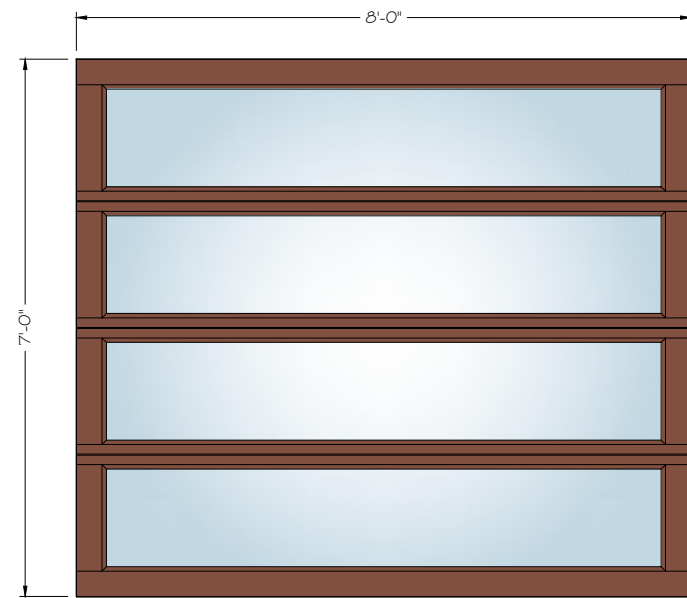

ES-PGD3040

PRESTIGE GARAGE DOOR CONFIGURATIONS

ESWINDOWS

3550 NW 49th St | Miami, FL, 33142, United States

Office. 305.638.5151

8' X 7' FULL LITE

8' X 7' 2 - LITE

8' X 7' 3 - LITE

8' X 7' 4 - LITE

8' X 8' FULL LITE

8' X 8' 2 - LITE

8' X 8' 3 - LITE

8' X 8' 4 - LITE

8' X 9' (2 / 3 / 4 - OPTIONALS LITES)

8' X 10' (2 / 3 / 4 - OPTIONALS LITES)

8' X 12' (2 / 3 / 4 - OPTIONALS LITES)

8' X 14' (2 / 3 / 4 - OPTIONALS LITES)

9' X 7' FULL LITE

9' X 7' 2 - LITE

9' X 7' 3 - LITE

9' X 7' 4 - LITE

9' X 8' FULL LITE

9' X 8' 2 - LITE

9' X 8' 3 - LITE