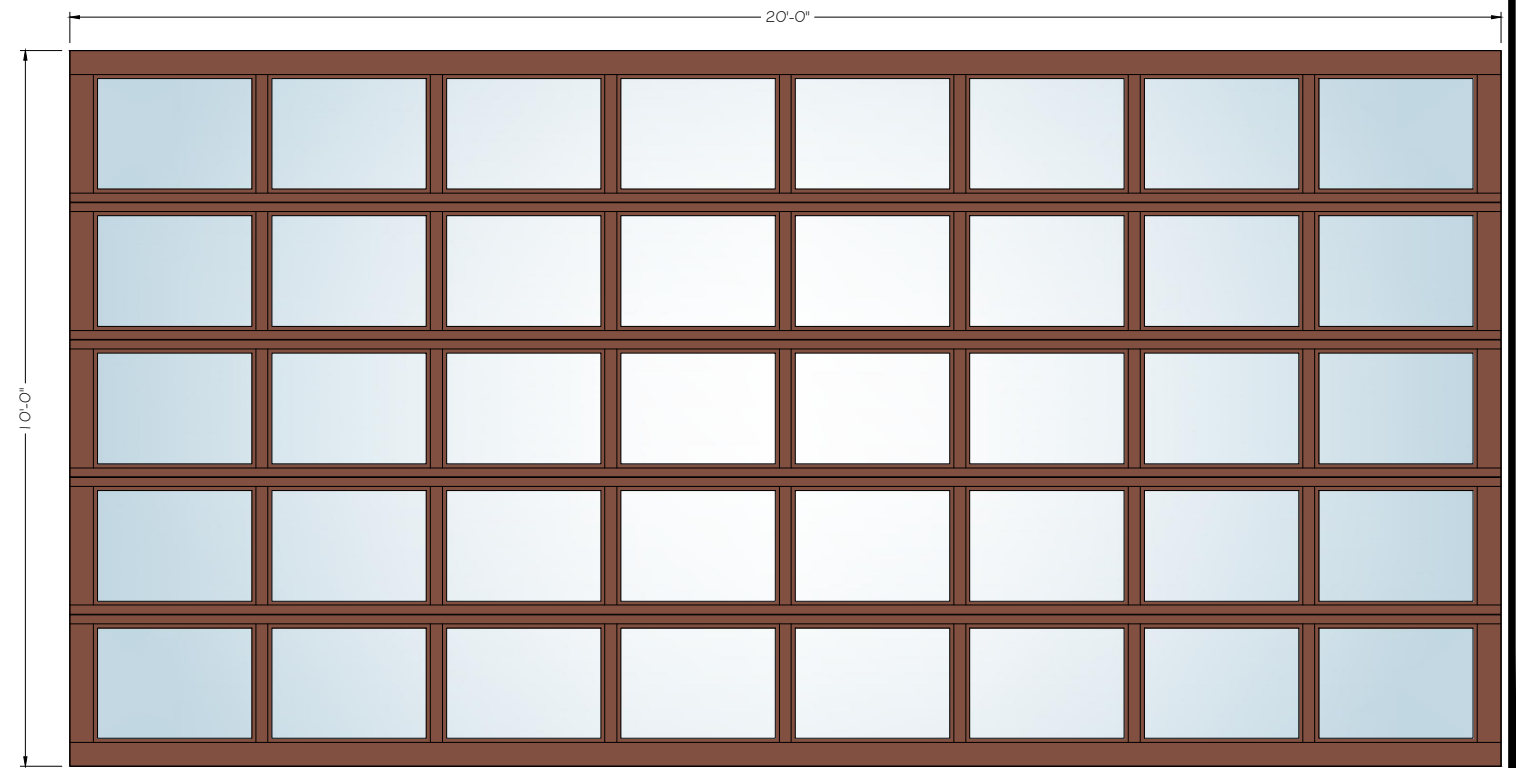

REV 1
 FEB/15/2023

20' X 10' 2-LITE

20' X 10' 3-LITE

20' X 10' 4-LITE

20' X 10' 8-LITE

ESWINDOWS
3550 NW 49th St | Miami, FL, 33142, United States
Office. 305.638.5151

PRODUCT
ES-PGD3040
Garage Door

SHEET TITLE
**PRESTIGE GARAGE DOOR
CONFIGURATIONS**