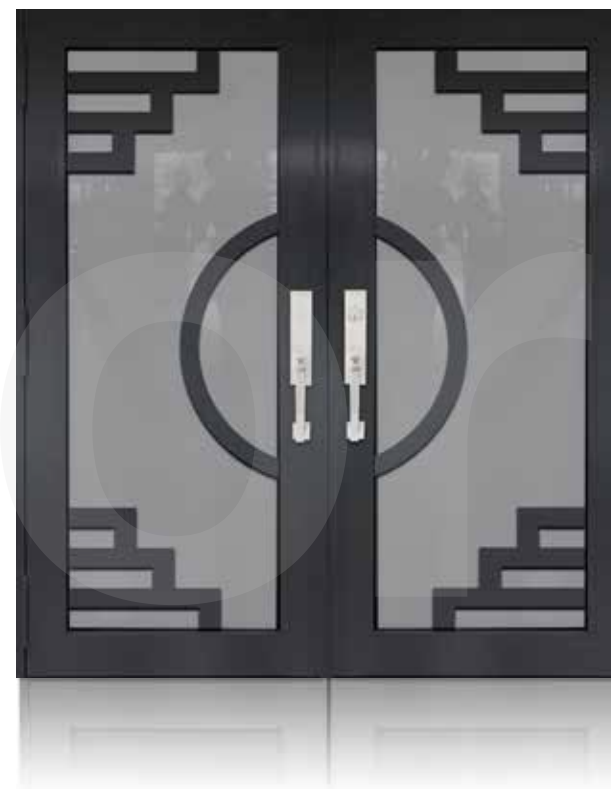

DOUBLE ENTRY DOUBLE DOOR BRONZE

REYLOSS-DD-B10

REYLOSS-DD-B11

REYLOSS-DD-B12

We offer Elegant Designs for your Entry Door

* Designs appearance may look different depending on the glass door proportions.

DOOR GLASS DECORATIONS